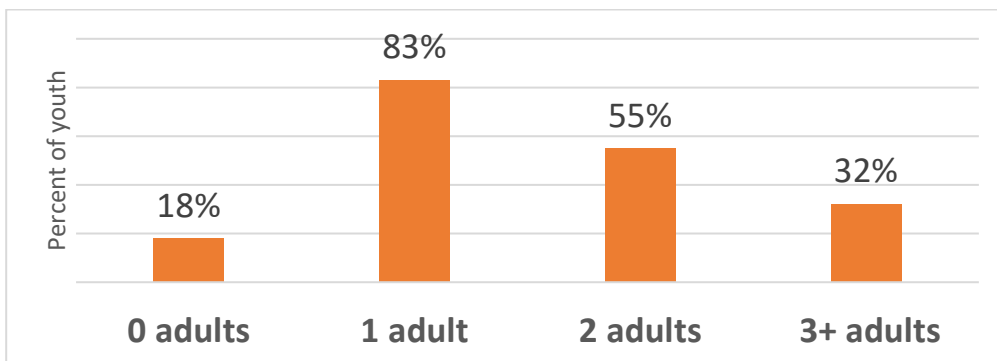

Lower Kuskokwim School District Student Survey Results

SIDE B

1

60 OUT OF 100 STUDENTS in the Rural LKSD Schools agreed or strongly agreed that they feel like **ADULTS AT SCHOOL CARE ABOUT THEM.**

- School Climate and Connectedness Survey (2019)

2

22 OUT OF 100 STUDENTS agreed or strongly agreed that they **FEEL ALONE IN THEIR LIFE.**

- Youth Risk Behavior Survey (2017)

3

Youth reported **the number of adults they said they would feel comfortable going to** if they had an important question affecting their life...

- Youth Risk Behavior Survey (2017)